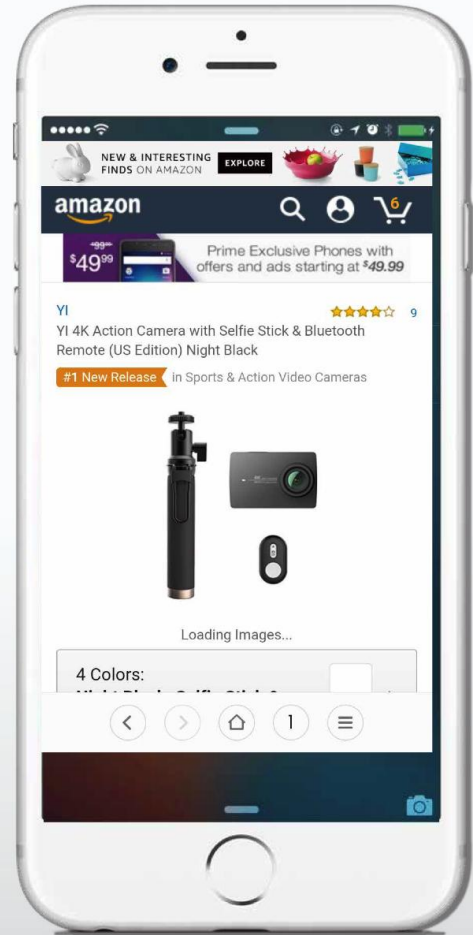

(March 1st, 2016)

Within 24 hours of release,  
YI 4K Action Camera was named

**#1**  
New Release on  
Amazon